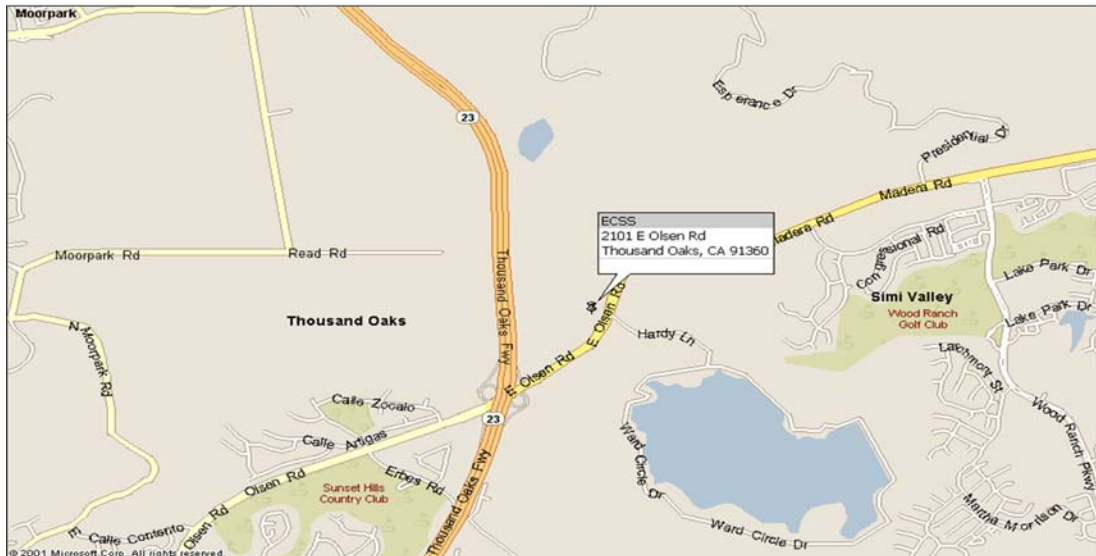

East County Sheriff's Station (ECSS)

East County Sheriff's Station (ECSS)

2101 E. Olsen Rd, Thousand Oaks, CA 91360

- ½ mile east of Hwy 23 – Olsen Rd. off ramp
- On north side of Olsen Rd.

To get to the radio station, enter the Community Room/EOC doors via the patio to the left of the main entrance. The doors should be open for you. If not open, call in with your HT radio on the 2 meter Grissom repeater with a priority message. You might also bang on the Community Room/EOC door if it is locked.